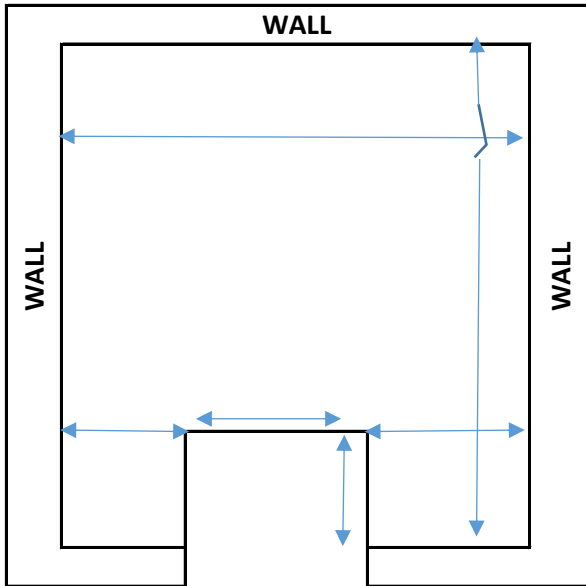

WALK IN COOLER/FREEZER FLOOR INFORMATION WORKSHEET

Inside Dimensions:.....X.....
Thickness of the floor:.....
Standard floor: Yes.....No.....
Meduim Duty floor: Yes.....No.....
Desired metal:
Plywood Thickness: 1/2"3/4"1"
 * Yellow Pine is is the recomendated plywood for walk-in floors