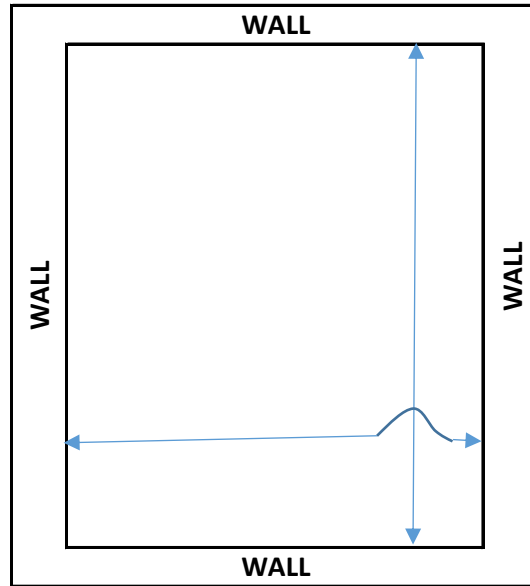

WALK IN COOLER/FREEZER FLOOR INFORMATION WORKSHEET

Inside Dimensions:.....X.....
Thickness of the floor:.....
Standard floor: Yes.....No.....
Meduim Duty floor: Yes.....No.....
Desired metal:
Plywood Thickness: 1/2"3/4"1"
 * Yellow Pine is is the recomendated plywood for walk-in floors